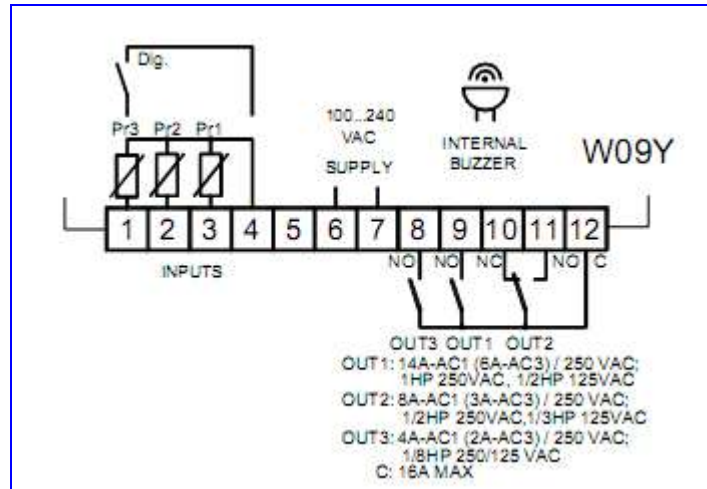

OUT

R = Relay SPDT 8A-AC1

BUZZER

B = Buzzer
- = No

CONNECTION

- = Standard by screw terminal

DISPLAY

- = Standard Red with Icons
B = Blue with Icons

W09-HRB-- 100/240 VAC RELAY BUZZER SCREW TERMINAL RED DISPLAY

W09-HR--B 100/240 VAC RELAY NO BUZZER SCREW TERMINAL BLUE DISPLAY

W09Y

PART NUMBER

POWER SUPPLY

H = 100...240 VAC

OUT1

R = Relay SPST-NO 14A-AC1

OUT2

R = Relay SPDT 8A-AC1
- = No

OUT3

R = Relay SPST-NO 4A-AC1
- = No

BUZZER

B = Buzzer
- = No

CONNECTION

- = Standard by screw terminal

DISPLAY

- = Standard Red with Icons
B = Blue with Icons

W09YHRRRB-- 100/240 VAC 3 RELAYS BUZZER SCREW TERMINAL RED DISPLAY

W09YHR----B 100/240 VAC 1 RELAY NO BUZZER SCREW TERMINAL BLUE DISPLAY