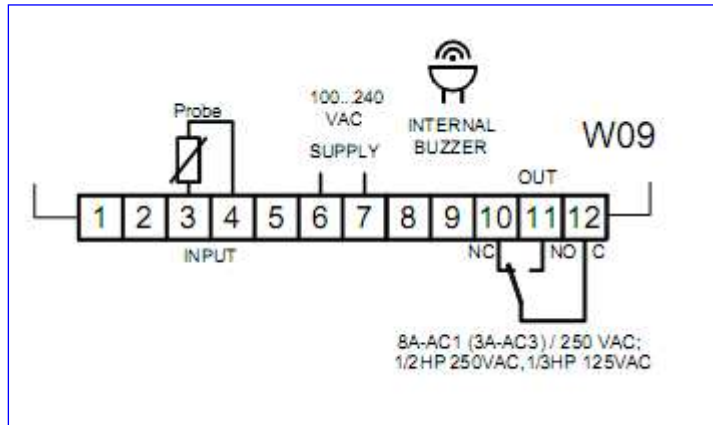

W09

PART NUMBER

POWER SUPPLY

H = 100...240 VAC

OUT

R = Relay SPDT 8A-AC1

BUZZER

B = Buzzer
- = No

CONNECTION

- = Standard by screw terminal

DISPLAY

- = Standard Red with Icons
B = Blue with Icons

W09-HRB-- 100/240 VAC RELAY BUZZER SCREW TERMINAL RED DISPLAY

W09-HR--B 100/240 VAC RELAY NO BUZZER SCREW TERMINAL BLUE DISPLAY